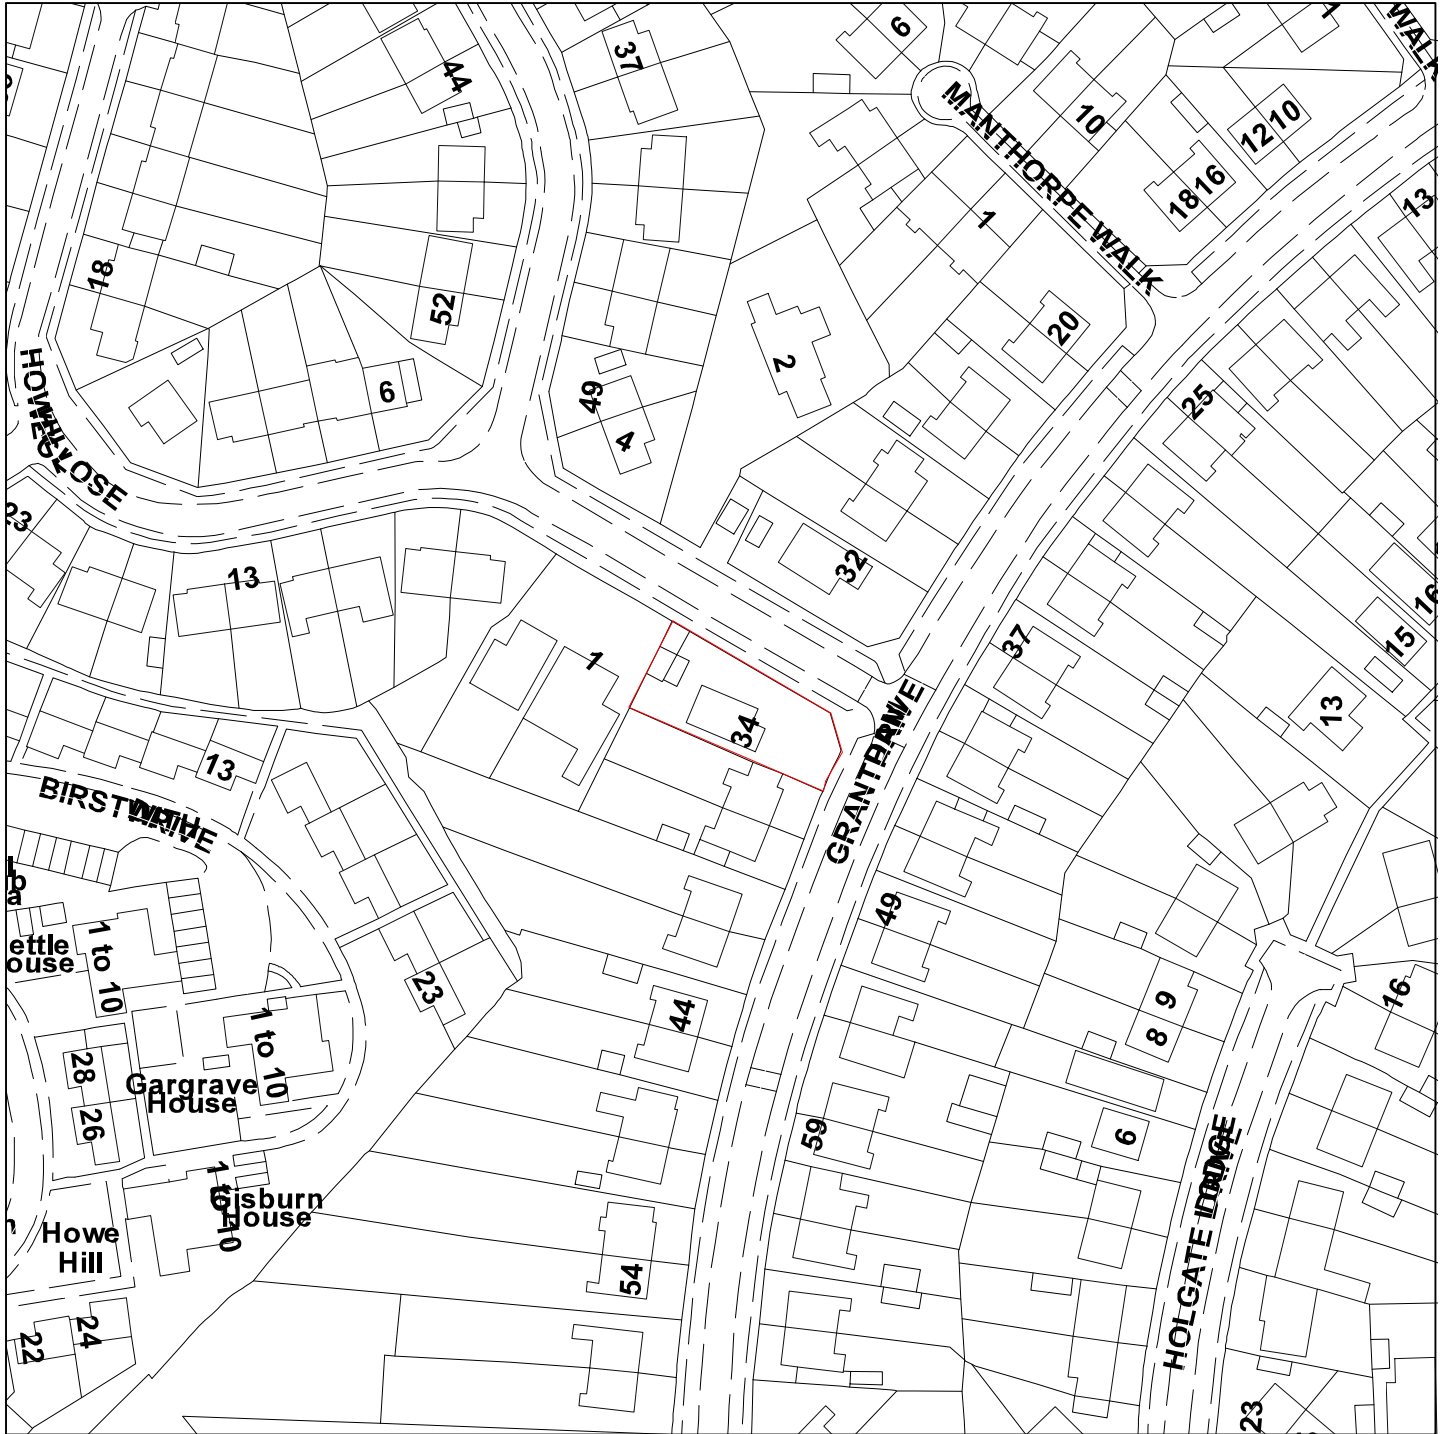

34 Grantham Drive

07/02808/FUL

Scale : 1:1250

Reproduced from the Ordnance Survey map with the permission of the Controller of Her Majesty's Stationery Office © Crown Copyright 2000.

Unauthorised reproduction infringes Crown Copyright and may lead to prosecution or civil proceedings.